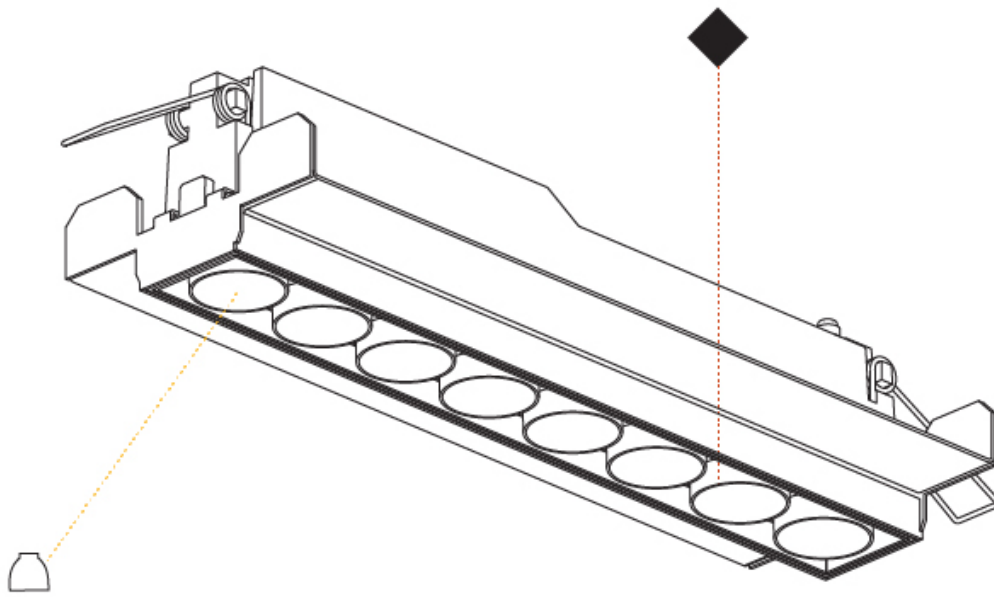

100mm
3 15/16"

12 1/2 mm
1/2"

272mm x 42mm
10 11/16" x 1 5/8"

MAGIQ 8 CELL KORONA TRIMLESS

A35136-

PROJECT	_____
TYPE	_____
SPECIFIER	_____
QUANTITY	_____
DATE	_____

PROJECT	
TYPE	
SPECIFIER	
QUANTITY	
DATE	