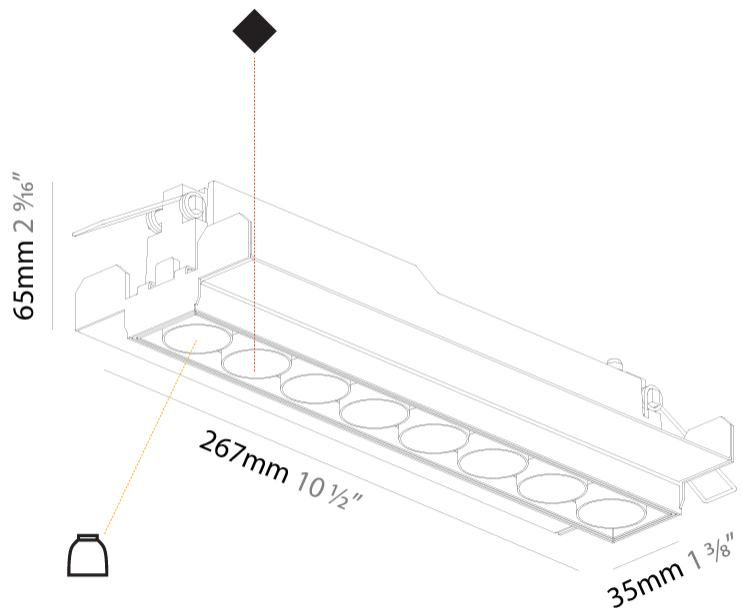

Fixture Finish: SSR / BKV / CWI / CRY / HAB / UFT / ITA / RUA / FTG / MYG / LOD / PUS / FRO / FUP / KIA / POP / BLS / SPG / MEY / GOH / GUM / CHC / COM / ABZ / JAG / OBR / MOS / ROR

Holder Finish: WHI / BLK

Fixture Material: Aluminum Die Cast

Cut-out Measurements: 273mm / 10 3/4" x 42mm / 1 5/8"

Upon Request: Unique Ceiling Thickness

ELECTRICAL

Lamp Type: LED (Zhaga Standard)
Input Wattage (W): 27
Total Output Wattage (W): 25.9
Dimming: Tri-Mode (Non-Dimming and Phase Dimming (120Vac only) and 0-10V Dimming)
Driver Included: No
Driver Location: Remote
Driver Type: Constant Current - Universal
Driver Class: Class 2
Input Voltage (V): 120 - 277
Constant Current (MA): 1050

LED

Number of LEDs: 8
Color Temperature (*K): 2700 / 3000 / 3500 / 4000
Max. Delivered Lumen (lm): MAX. 1561 / 1685 / 1721 / 1756
Nominal Lumen (lm): MAX. 1760 / 1900 / 1940 / 1980
CRI: >90 CRI
Lamp Life (hrs): 50000
Upon Request: Special Color Temperature

OPTICAL

Reflector*: 8 / 14 / 34
Upon Request: Special Beam Angles

RATINGS AND CERTIFICATIONS

Certified By: CSA Certified to UL and CSA Standards

Zaneen Lighting Inc. © 2024, 11800 306-3382, F-416-247-9319, www.zaneen.com

100mm
3 15/16"

12 1/2 mm
1/2"

272mm x 42mm
10 11/16" x 1 5/8"